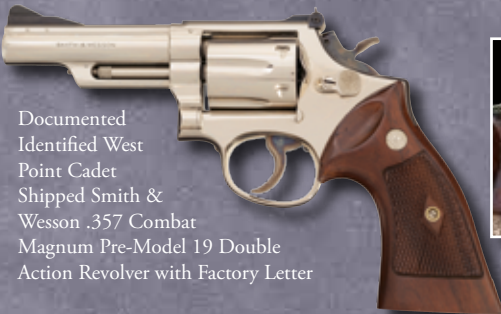

Alvin White Signed Master Engraved and Gold Inlaid Smith & Wesson .357 Combat Magnum Pre-Model 19 Double Action Revolver Owned by Renowned Firearms Collector and Smith & Wesson Sales Representative William Sweet with Factory Letter