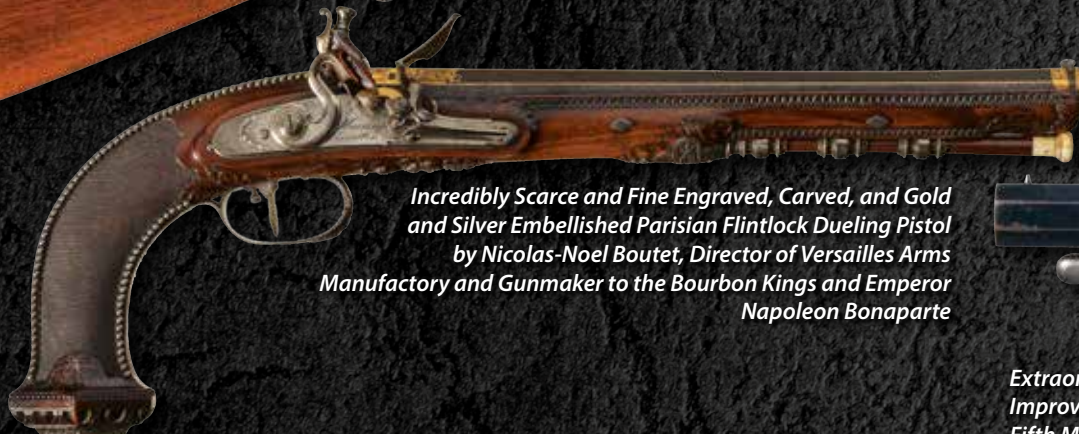

*Exceptional and Desirable Early Production Serial Number 9
New Haven Arms Volcanic Lever Action Carbine*

*Extraordinary and Rare Colt Paterson
Improved Model No. 2 Ehlers
Fifth Model Revolver*