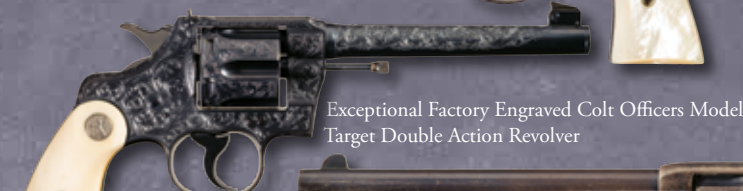

Very Fine, U.S. Contract Colt Model 1851 'Army/Navy' Percussion Revolver

Extremely Rare Documented Colt Model 1851 Factory Cut-Away Navy Revolver

Exceptional Documented Deluxe Rosewood Presentation Cased Pair of Colt Model 1855 Sidehammer Pocket Percussion Revolvers

Very Fine Factory Cased Colt Model 1860 Army Revolver

Scarce and Very Fine Cased London Marked Colt Model 1855 "Roor" Pocket Percussion Revolver

Excellent Documented Cased Colt Model 1855 Sidehammer Pocket Percussion Revolver

# OVER 600 COLTS IN THIS AUCTION

Rare Factory Documented W.H. Gough Factory Engraved Colt Officer's Model Target Double Action Revolver with Relief Carved Steer Head Pearl Grips and Factory Letter

Rare Documented Factory Cuno Helffricht Shop Engraved Colt Army Special Double Action Revolver with Pearl Grips and Factory Letter