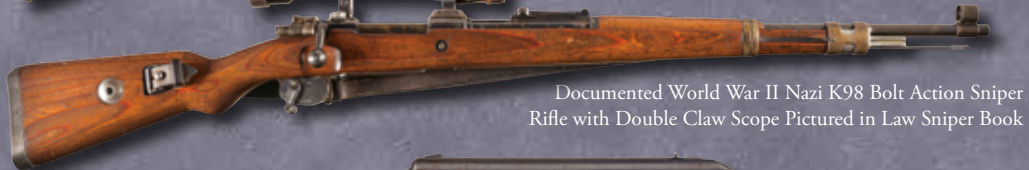

Outstanding Exceptionally Rare Grip Safety Variant DWM Model 1913 Luger Pistol Rig with Commercial Leather Holster Spare Magazine and Cleaning Rod

Rare Swiss Pre-World War II Prototype Semi-Automatic Sniper Rifle

Scarce Czechoslovakian ZH29 Semi-Automatic Rifle

Desirable Extremely Early "Three Digit" Serial Number DWM Model 1900 Swiss Contract Luger Pistol and Holster

Documented World War II Nazi K98 Bolt Action Sniper Rifle with Double Claw Scope Pictured in Law Sniper Book