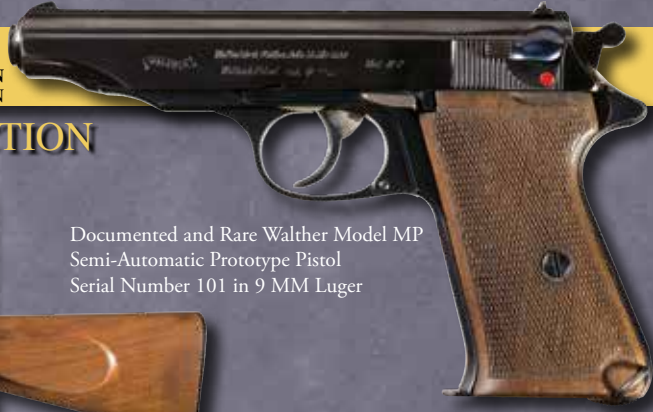

Outstanding Exceptionally Rare Grip Safety Variant DWM Model 1913 Luger Pistol Rig with Commercial Leather Holster Spare Magazine and Cleaning Rod

Foreign Military THE ROBERT B. RETHERTON COLLECTION

OVER 400 FOREIGN MILITARY ARMS IN THIS AUCTION

Documented and Rare Walther Model MP Semi-Automatic Prototype Pistol Serial Number 101 in 9 MM Luger