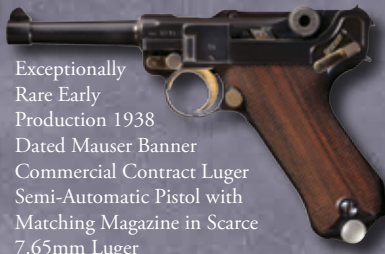

Scarce Czechoslovakian ZH29 Semi-Automatic Rifle

Desirable Extremely Early "Three Digit" Serial Number DWM Model 1900 Swiss Contract Luger Pistol and Holster

Documented World War II Nazi K98 Bolt Action Sniper Rifle with Double Claw Scope Pictured in Law Sniper Book

Scarce Japanese Tokyo Arsenal Baby Nambu Semi-Automatic Pistol with Matching Magazine and Original Ammunition

Scarce Experimental Gustloff Werke Semi-Automatic Pocket Pistol

Exceptionally Rare Early Production 1938 Dated Mauser Banner Commercial Contract Luger Semi-Automatic Pistol with Matching Magazine in Scarce 7.65mm Luger

Rare Outstanding World War II Nazi "42" Code Mauser Banner Commercial Contract Luger Semi-Automatic Pistol Rig with Two Matching Magazines and 1942 Dated Holster

Outstanding and Rare DWM Model 1914 Commercial Luger Semi-Automatic Pistol