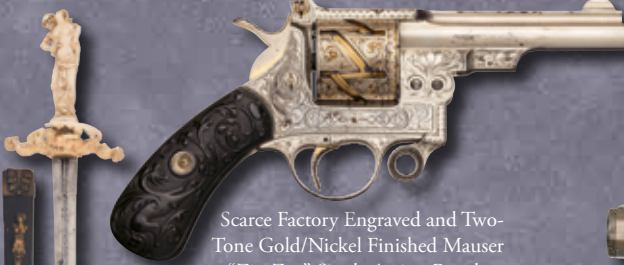

Attractive Finely Engraved Gold and Silver Inlaid French E. Pertuiset Paris Marked Double Action Top Break Revolver

Scarce and Desirable Smith & Wesson Small Frame "Volcanic" No. 1 Repeating Pistol

Exceptional C.R. Alsop Pocket Model Revolver

U.S. Smith & Wesson First Model Schofield Revolver

Scarce Factory Engraved and Two-Tone Gold/Nickel Finished Mauser "Zig-Zag" Single Action Revolver

Scarce and Outstanding Two-Tone Remington Zig-Zag Derringer with Pearl Grips