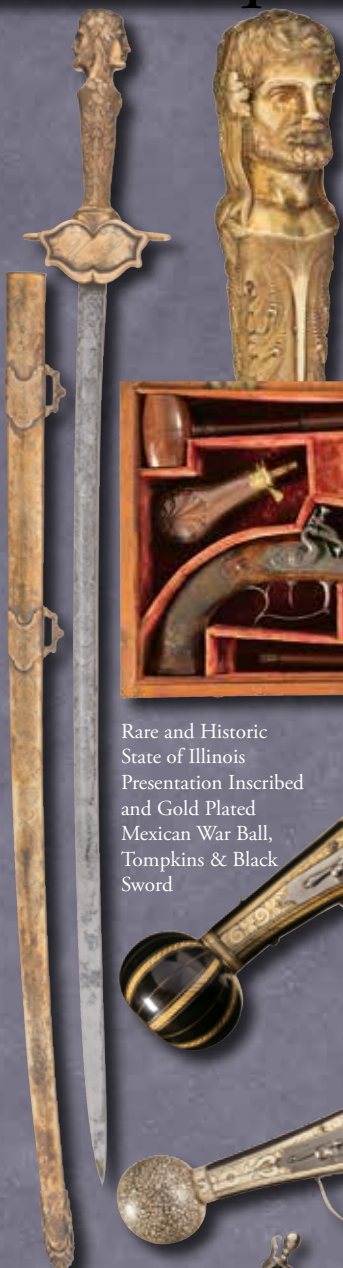

# INVESTMENT GRADE IMPORTANT & HISTORICAL ARMS

Extraordinary Massive Engraved Ken Owen  
"Owen-Rewa" 4-Bore Double Rifle

Magnificent and Fresh  
Bespoke Philippe Grifnee  
Master Game Scene Engraved Holland &  
Holland Royal Deluxe Over and Under Shotgun  
in Desirable .410 with Case, Full Complement of  
Accessories, and Factory Letter

Historic Singer President  
Documented Factory Engraved,  
Gold Inlaid and Inscribed Colt  
Officer's Model Target Double Action  
Revolver with Relief Carved Eagle  
Pearl Grips

Extraordinary Singer  
Manufacturing Co.  
Model 1911A1 Semi-  
Automatic Pistol  
with History:  
**The Finest Example of  
a Singer 1911A1 Known!**

# Antique Arms

Elaborate Pair of Domenico Bonomino Marked and Relief Engraved Snaphaunce Pistols with Extensive Pierced Iron Mountings

Very Fine Cased Pair of Gold Inlaid and Silver Mounted Crause of Herzberg Rifled Flintlock Pistols with Shoulder Stock