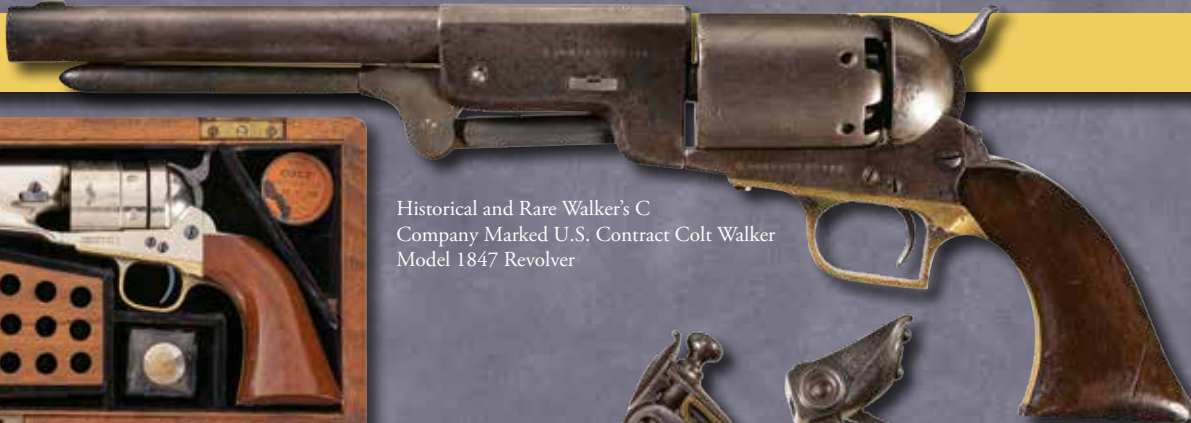

Attractive and Desirable Winchester Model 1890 First Model Casehardened Solid Frame Slide Action Rifle with Factory Letter

Antique Winchester Model 1890 Slide Action Rifle with Rare Special Order Deluxe Maple Stock

Desirable UMC Ammunition Display Bullet Board

Desirable Winchester "Double W" Ammunition Display Bullet Board

Historical and Rare Walker's C Company Marked U.S. Contract Colt Walker Model 1847 Revolver

Exceptional Factory Cased Colt Model 1860 Army Richards Transition Conversion Revolver from the William Locke Collection