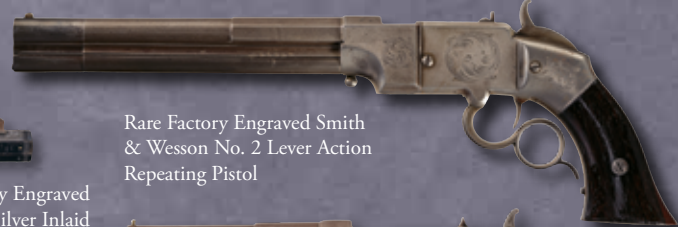

Attractive Finely Engraved Gold and Silver Inlaid French E. Pertuiset Paris Marked Double Action Top Break Revolver