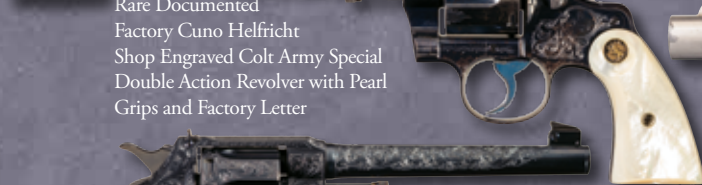

Exceptional Factory Engraved Colt Officers Model Target Double Action Revolver