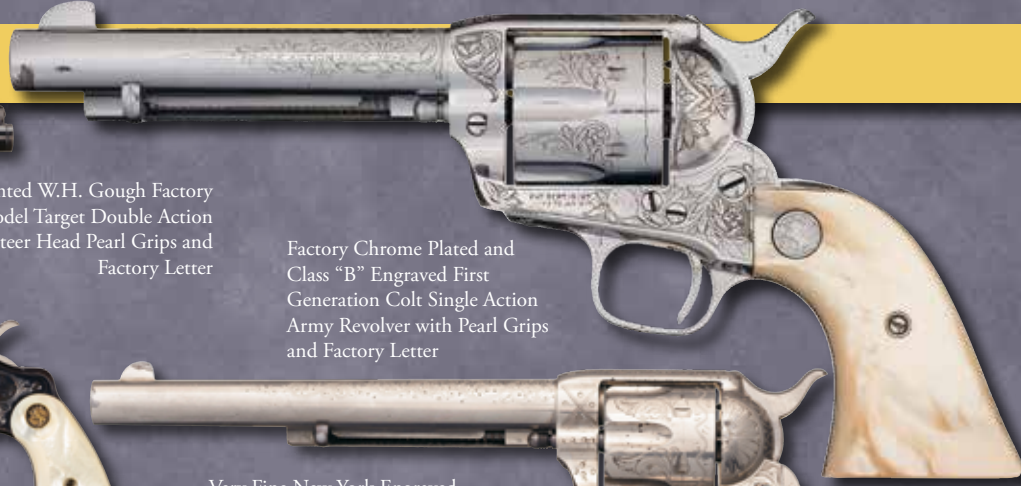

Rare Factory Documented W.H. Gough Factory Engraved Colt Officer's Model Target Double Action Revolver with Relief Carved Steer Head Pearl Grips and Factory Letter

Very Fine New York Engraved Colt Single Action Army Revolver with Pearl Grips and Factory Letter