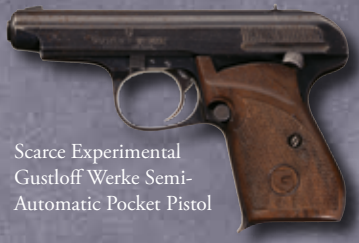

Scarce Czechoslovakian ZH29 Semi-Automatic Rifle

Desirable Extremely Early "Three Digit" Serial Number DWM Model 1900 Swiss Contract Luger Pistol and Holster

Documented World War II Nazi K98 Bolt Action Sniper Rifle with Double Claw Scope Pictured in Law Sniper Book

Scarce Japanese Tokyo Arsenal Baby Nambu Semi-Automatic Pistol with Matching Magazine and Original Ammunition

Scarce Experimental Gustloff Werke Semi-Automatic Pocket Pistol

Exceptionally Rare Early Production 1938 Dated Mauser Banner Commercial Contract Luger Semi-Automatic Pistol with Matching Magazine in Scarce 7.65mm Luger