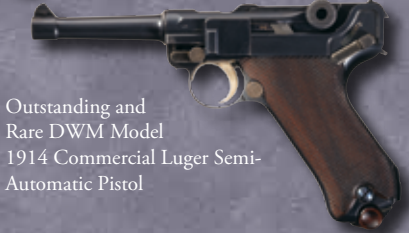

Scarce Japanese Tokyo Arsenal Baby Nambu Semi-Automatic Pistol with Matching Magazine and Original Ammunition

Scarce Experimental Gustloff Werke Semi-Automatic Pocket Pistol

Exceptionally Rare Early Production 1938 Dated Mauser Banner Commercial Contract Luger Semi-Automatic Pistol with Matching Magazine in Scarce 7.65mm Luger

Rare Outstanding World War II Nazi "42" Code Mauser Banner Commercial Contract Luger Semi-Automatic Pistol Rig with Two Matching Magazines and 1942 Dated Holster

Outstanding and Rare DWM Model 1914 Commercial Luger Semi-Automatic Pistol