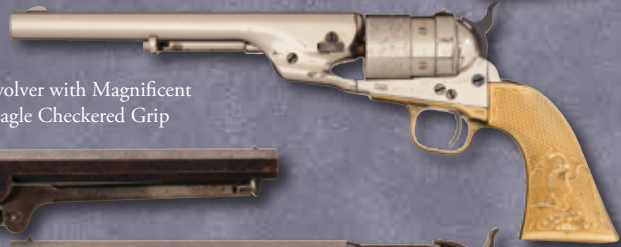

Incredibly Rare and historically Significant E.H. Collier Five-Chamber Flintlock Revolving Rifle

Documented 1 of 5 Known Cased Pair of Colt Model 1862 Pocket Navy Percussion Revolvers

Rare Colt Texas Paterson No. 5 Percussion Revolver

Extremely Rare and Extremely Fine Factory Cased Colt London Model 1862 Pocket Navy Percussion Revolver

Rare Colt Pocket Model Paterson No. 1/Fourth Model Ehlers Revolver

Exceptional Colt Richards Conversion Model 1860 Army Revolver with Magnificent Relief-Carved Snake/Eagle Checkered Grip