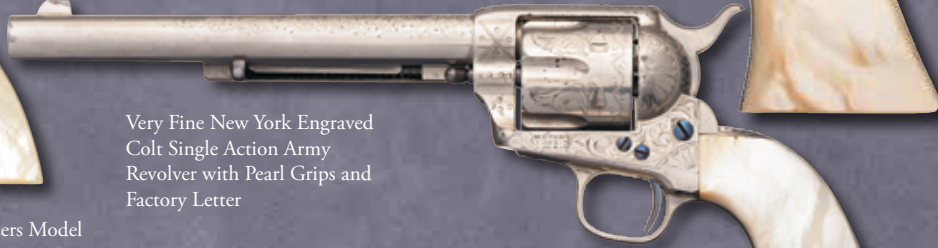

Exceptional Factory Engraved Colt Officers Model Target Double Action Revolver

Very Fine David F. Clark Sub-Inspected Colt Single Action Cavalry Model Revolver

Documented Colt Bisley Model Single Action Army Revolver Shipped to Sights Inventor and Businessman W.F. Sheard with Picture Box and Factory Letter

Factory Chrome Plated and Class "B" Engraved First Generation Colt Single Action Army Revolver with Pearl Grips and Factory Letter

Very Fine New York Engraved Colt Single Action Army Revolver with Pearl Grips and Factory Letter