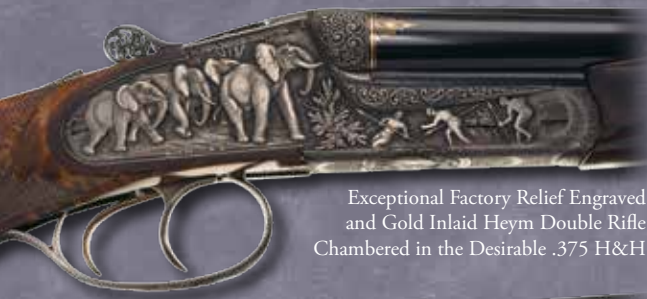

# Sporting Arms

OVER 800 SPORTING ARMS  
IN THIS AUCTION

Desirable Engraved Parker Bros. AAHE  
Del Grego Upgrade Double Barrel  
Shotgun in .410

Engraved Gold Inlaid Winchester Model 21  
"Grand American" 410/28 Gauge Two Barrel  
Set Double Barrel Shotgun with Case

Exceptional Documented Attractive Cased  
Factory Engraved Gold Inlaid Winchester  
Model 21 Grand American Double Barrel 20  
Gauge Shotgun Two Barrel Set

Exceptional Attractive Engraved Gold  
Inlaid Parker Brothers A1 Special  
Upgrade 20 Gauge Double Barrel  
Shotgun

Cased Factory  
Engraved Gold  
Inlaid Winchester  
Model 21 Grand  
American Double Barrel Shotgun  
Two Barrel Set with Factory  
Letters

Rare Panel Scene Engraved  
Cased Sequential Pair of W.W.  
Greener Side by Side Shotguns  
in Extremely Rare 24 Gauge

Impressive Engraved B.  
Searcy & Co. Double Rifle in  
.700 Nitro Express

Exceptional Factory Relief Engraved  
and Gold Inlaid Heym Double Rifle  
Chambered in the Desirable .375 H&H

Documented Elaborately Factory Master  
Engraved Gold Inlaid Bryson Gwinnell Signed Winchester  
Model 70 Show Gun Bolt Action Rifle with Factory Letter