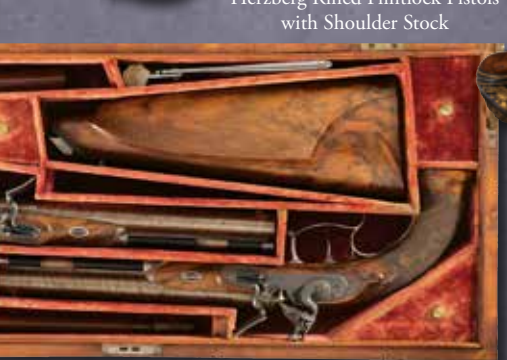

# INVESTMENT GRADE IMPORTANT & HISTORICAL ARMS

Extraordinary Massive Engraved Ken Owen  
"Owen-Rewa" 4-Bore Double Rifle

Magnificent and Fresh  
Bespoke Philippe Grifnee  
Master Game Scene Engraved Holland &  
Holland Royal Deluxe Over and Under Shotgun  
in Desirable .410 with Case, Full Complement of  
Accessories, and Factory Letter

Historic Singer President  
Documented Factory Engraved,  
Gold Inlaid and Inscribed Colt  
Officer's Model Target Double Action  
Revolver with Relief Carved Eagle  
Pearl Grips

Extraordinary Singer  
Manufacturing Co.  
Model 1911A1 Semi-  
Automatic Pistol  
with History:  
**The Finest Example of  
a Singer 1911A1 Known!**

# Antique Arms

Elaborate Pair of Domenico Bonomino Marked and Relief Engraved Snaphaunce Pistols with Extensive Pierced Iron Mountings

Very Fine Cased Pair of Gold Inlaid and Silver Mounted Crause of Herzberg Rifled Flintlock Pistols with Shoulder Stock