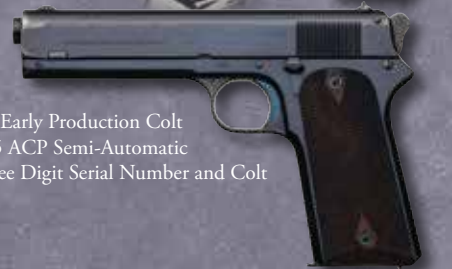

Historic OSS Officer Identified Rex Applegate Individual Shipped Colt Model 1908 Pocket Hammerless Semi-Automatic Pistol with Factory Letter

Very Desirable Early Production Colt Model 1905 45 ACP Semi-Automatic Pistol with Three Digit Serial Number and Colt Factory Letter