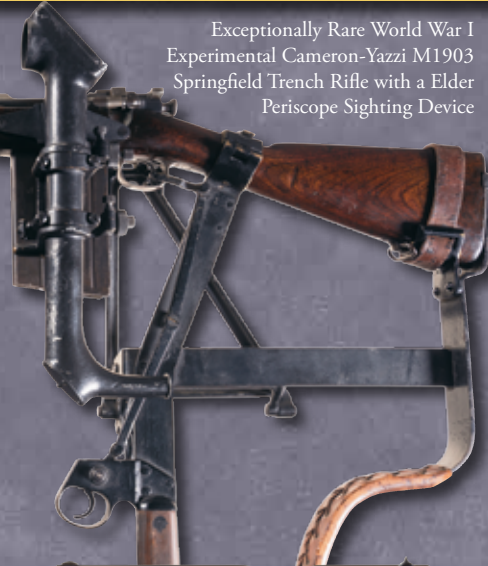

Rare World War II Presentation